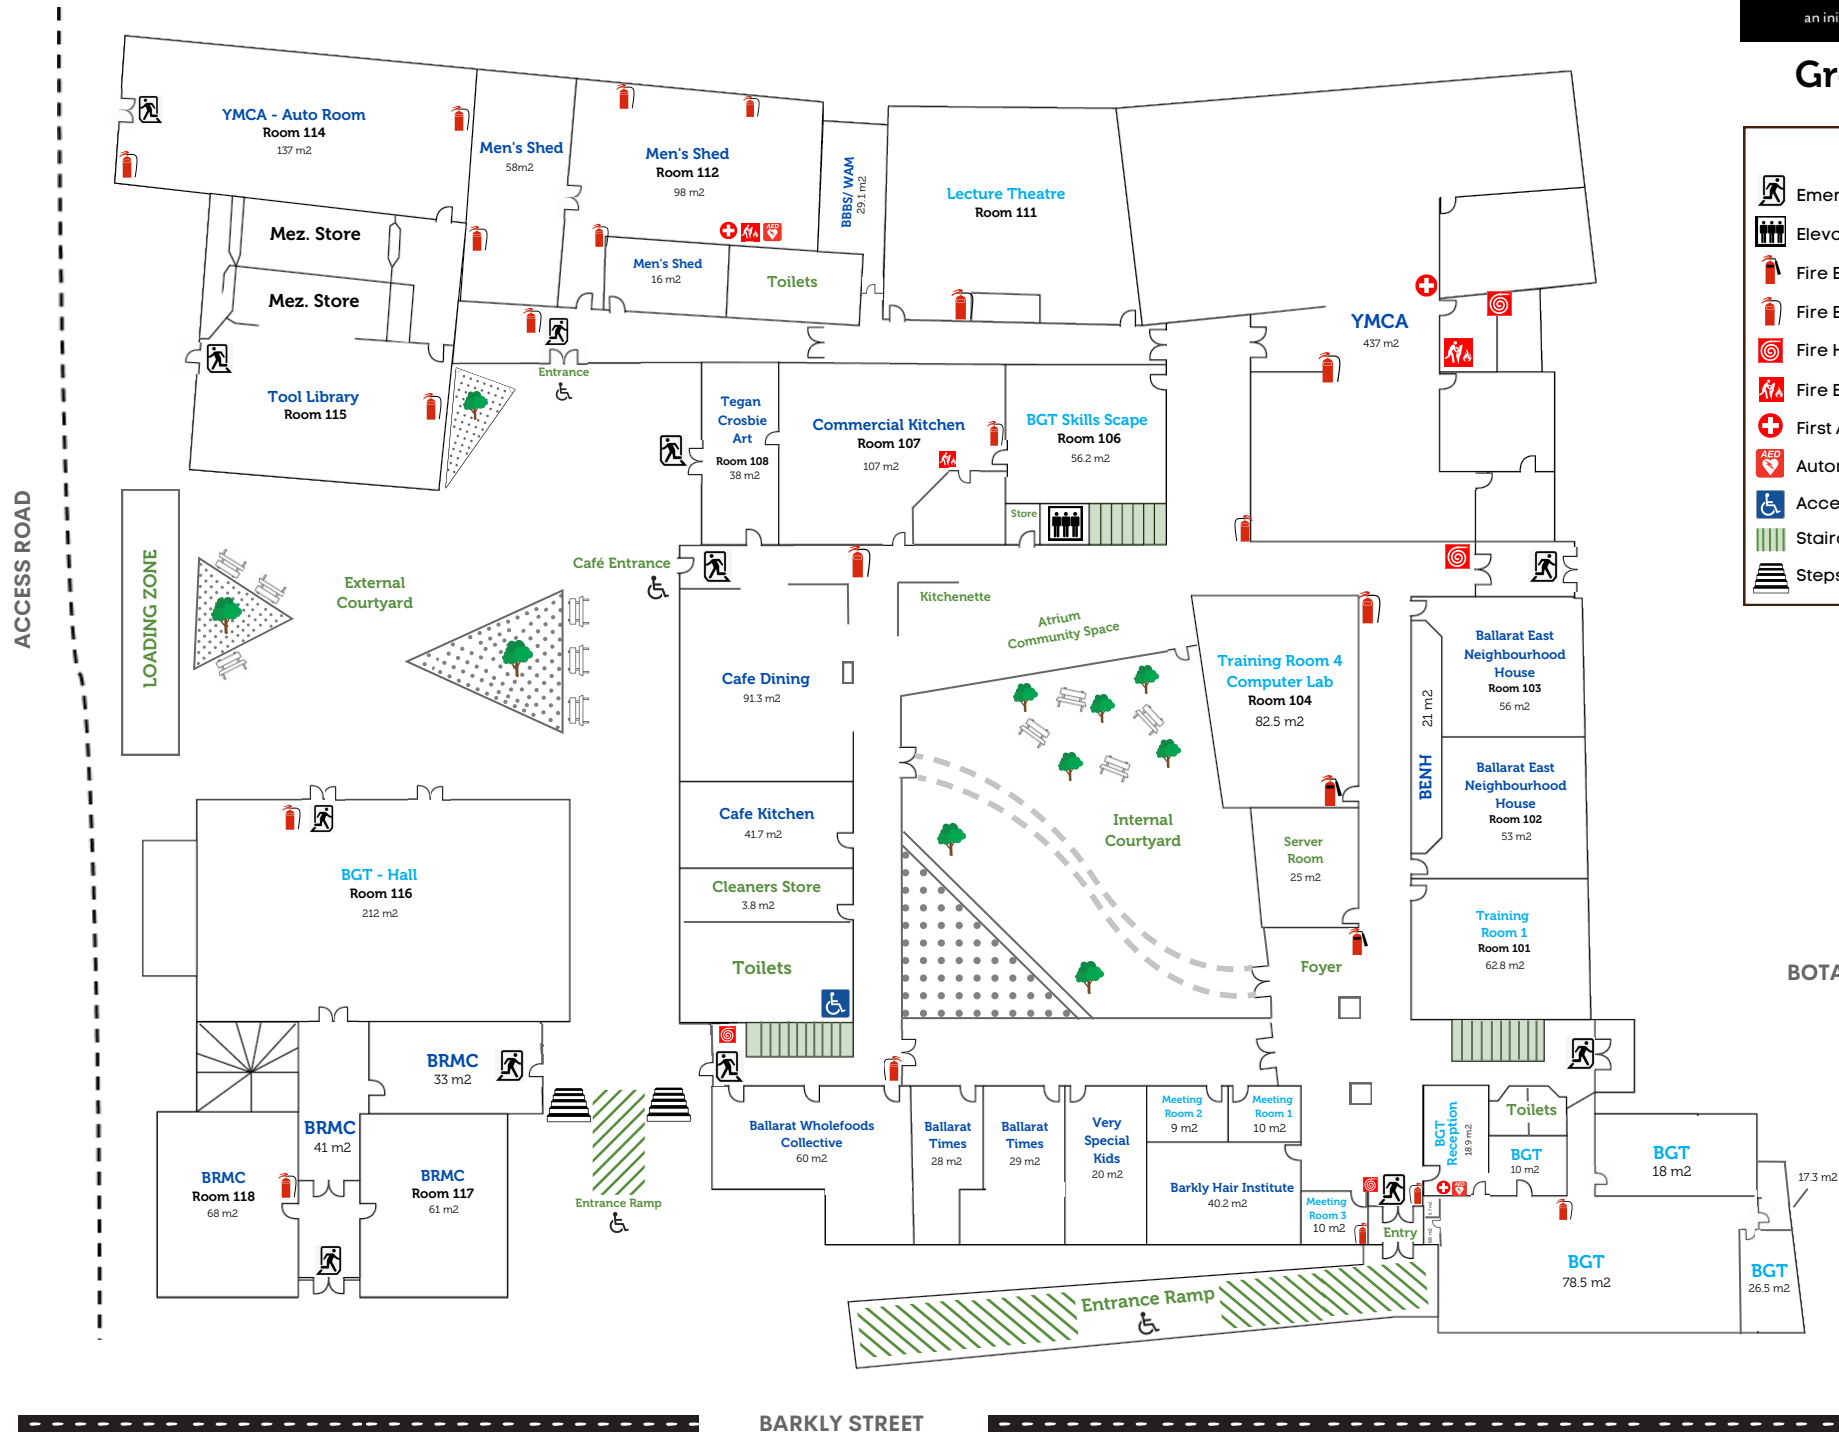

SKILLS CENTRE SHED

SKILLS CENTRE SHED

*location of Skills Centre is not to scale

Ground Floor

LEGEND

- Emergency Exit
- Elevator
- Fire Extinguisher - CO2
- Fire Extinguisher - Power
- Fire Hose
- Fire Blanket
- First Aid Kit
- Automated Heart Defibrillator
- Accessible toilets
- Staircase
- Steps

BARKLY STREET