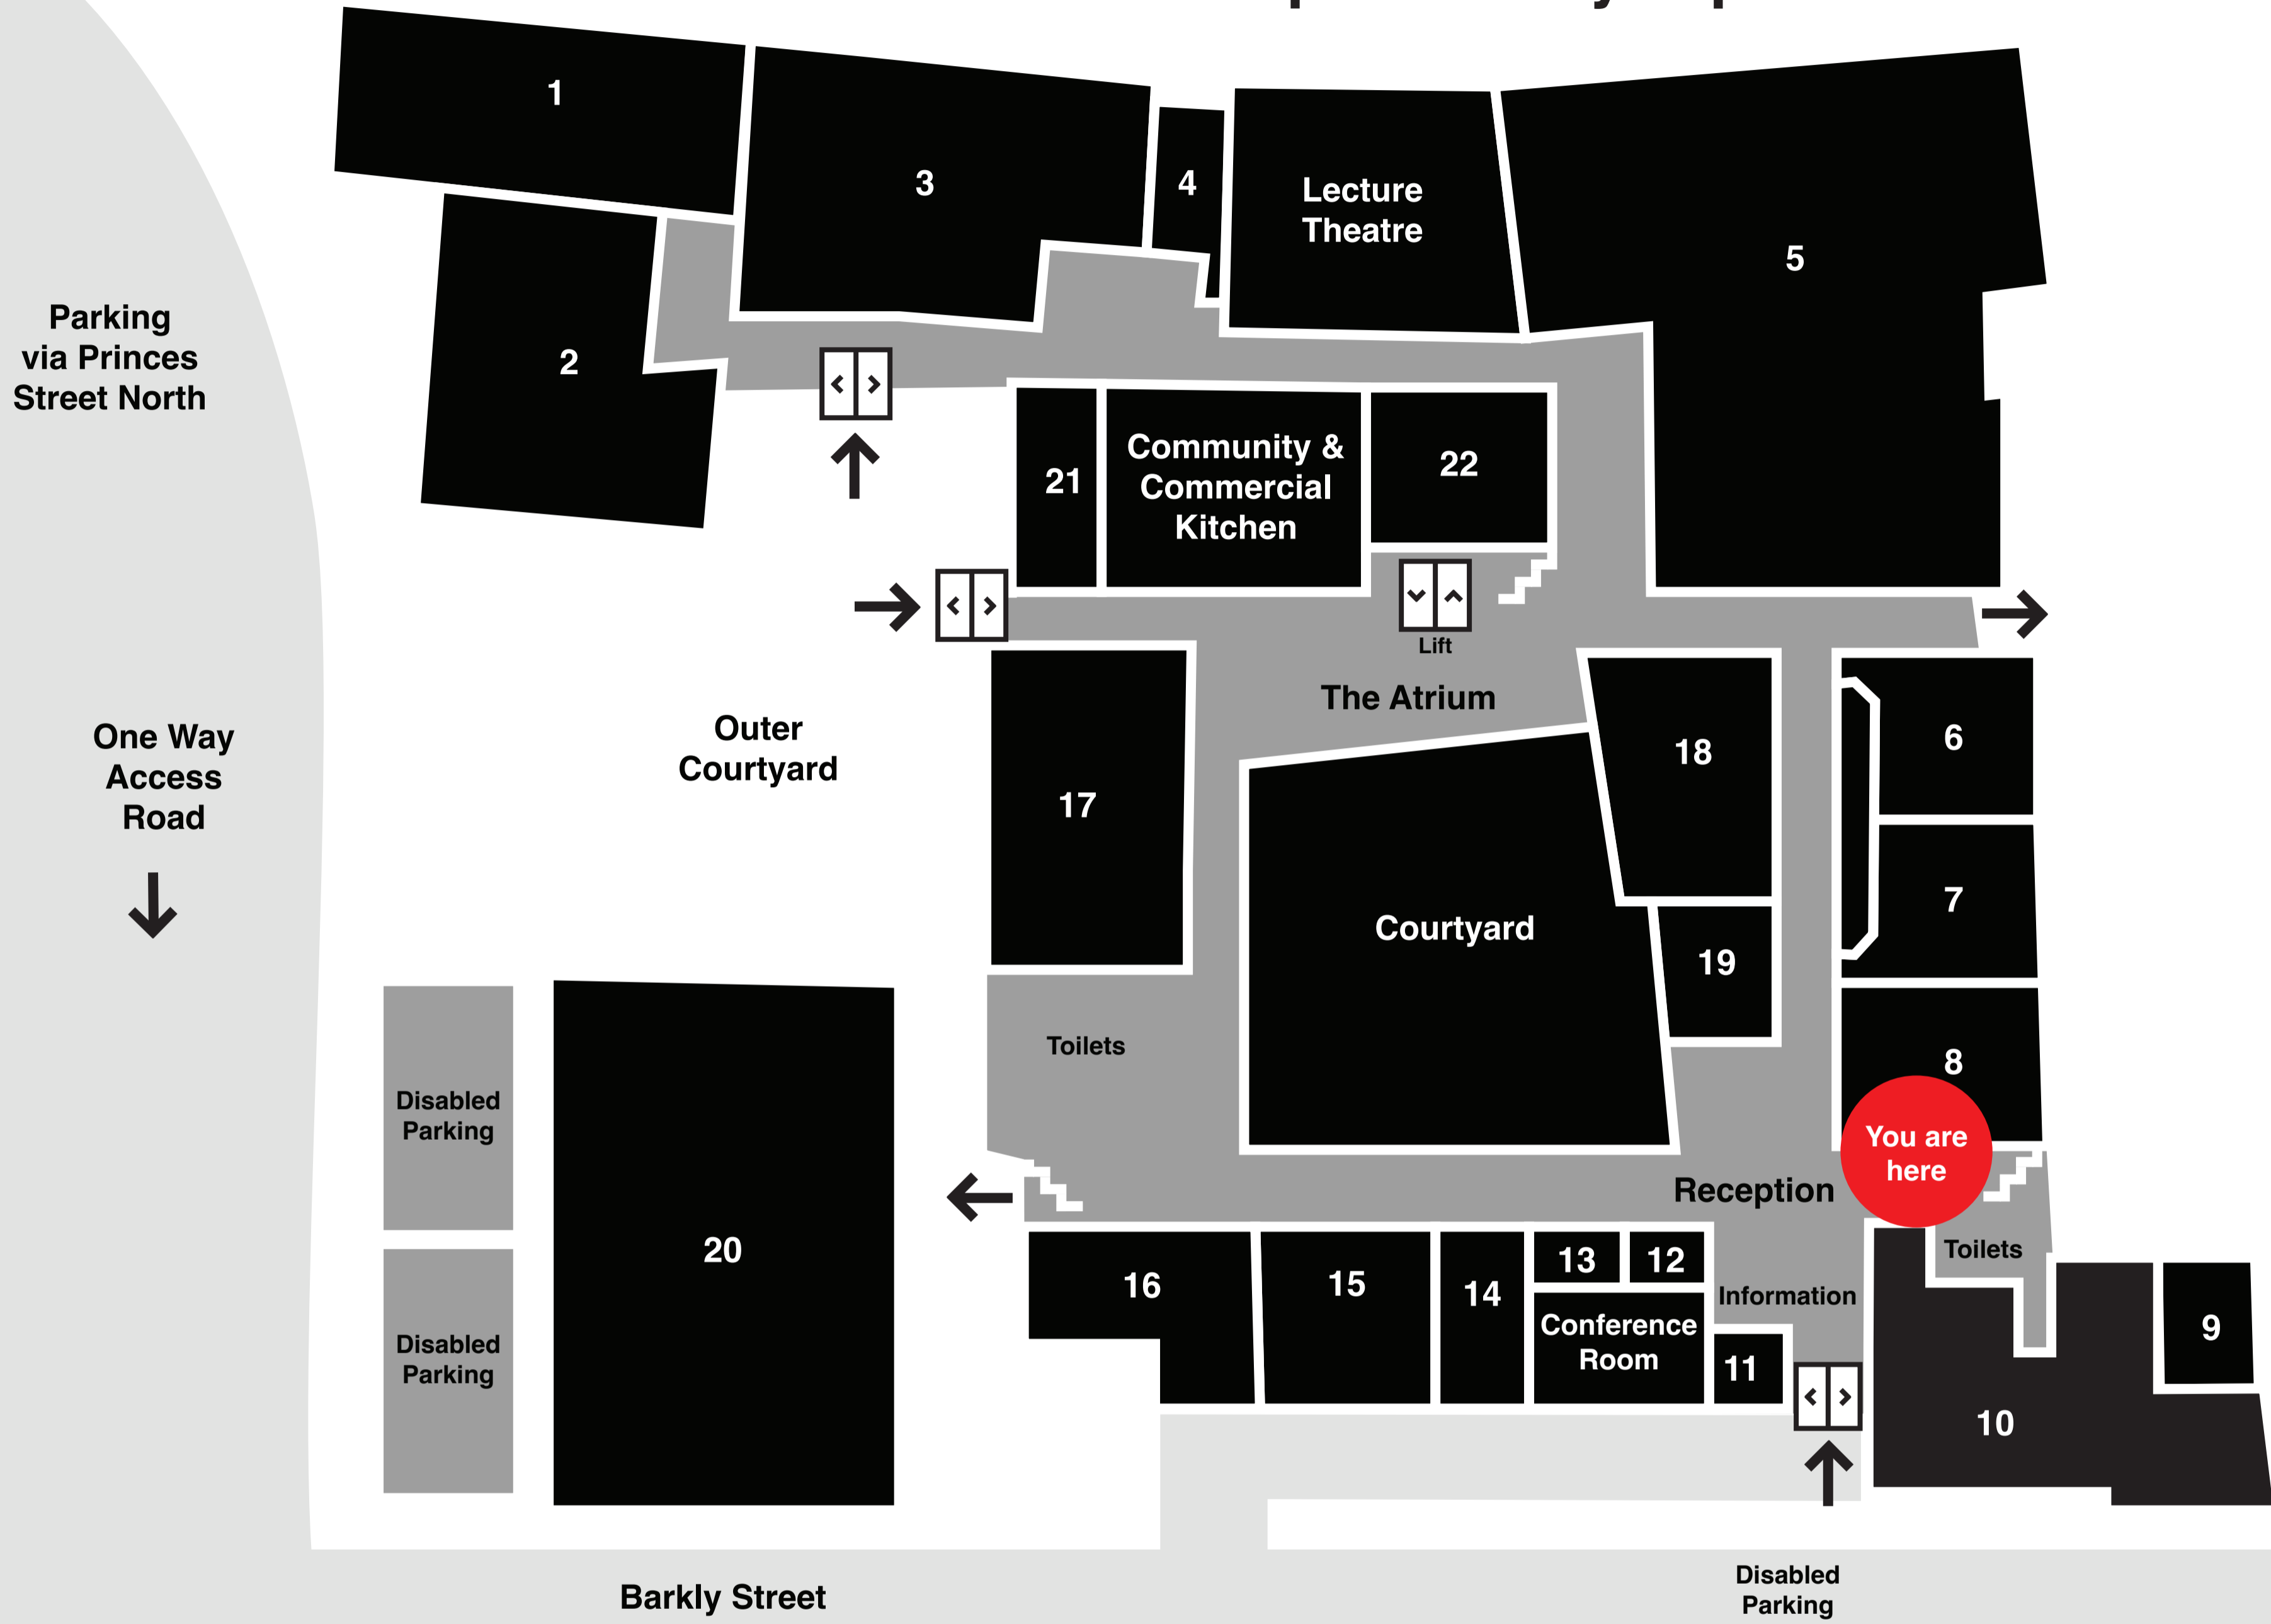

Find your way around Barkly Square

Ground Level Map of Barkly Square

Level One Map of Barkly Square

Tenants

- | | | | |
|--|---|--|---|
| 1. YMCA Auto Room | 12. BGT Jobs + Training – Meeting Room 1 | 23. National Electrical and Communications Association | 34. Styled for Success |
| 2. Ballarat Tool Library | 13. BGT Jobs + Training – Meeting Room 2 | 24. The Y | 35. Ballarat Italian Association |
| 3. Ballarat Community Men's Shed | 14. Very Special Kids | 25. Altitec | 36. Djerriwarrh Classroom |
| 4. Women And Mentoring and SPEAK Inc | 15. Ballarat Times Newsgroup | 26. Voice FM | 37. Djerriwarrh Classroom |
| 5. The Y | 16. Ballarat Wholefoods Collective | 27. Cops n Kids | 38. Ballarat Toy Library |
| 6. Ballarat East Neighbourhood House | 17. Barkly Square Café by 1816 Bakehouse | 28. Centre for Multicultural Youth | 39. BGT Jobs + Training – Training Room 5 |
| 7. Ballarat East Neighbourhood House | 18. BGT Jobs + Training – Training Room 4 | 29. Noah's Ark | 40. Djeriwarrah Office |
| 8. BGT Jobs + Training – Training Room 1 | 19. BGT Jobs + Training – Server Room | 30. Ballarat National Theatre | |
| 9. Big Brothers Big Sisters | 20. Ballarat Regional Multicultural Council | 31. BGT Jobs + Training – Offices | |
| 10. BGT Jobs + Training – Reception | 21. Tegan Crosbie Art | 32. Sports Central | |
| 11. BGT Jobs + Training – Meeting Room 3 | 22. BGT Jobs + Training – Skillscape Room | 33. Styled for Success | |