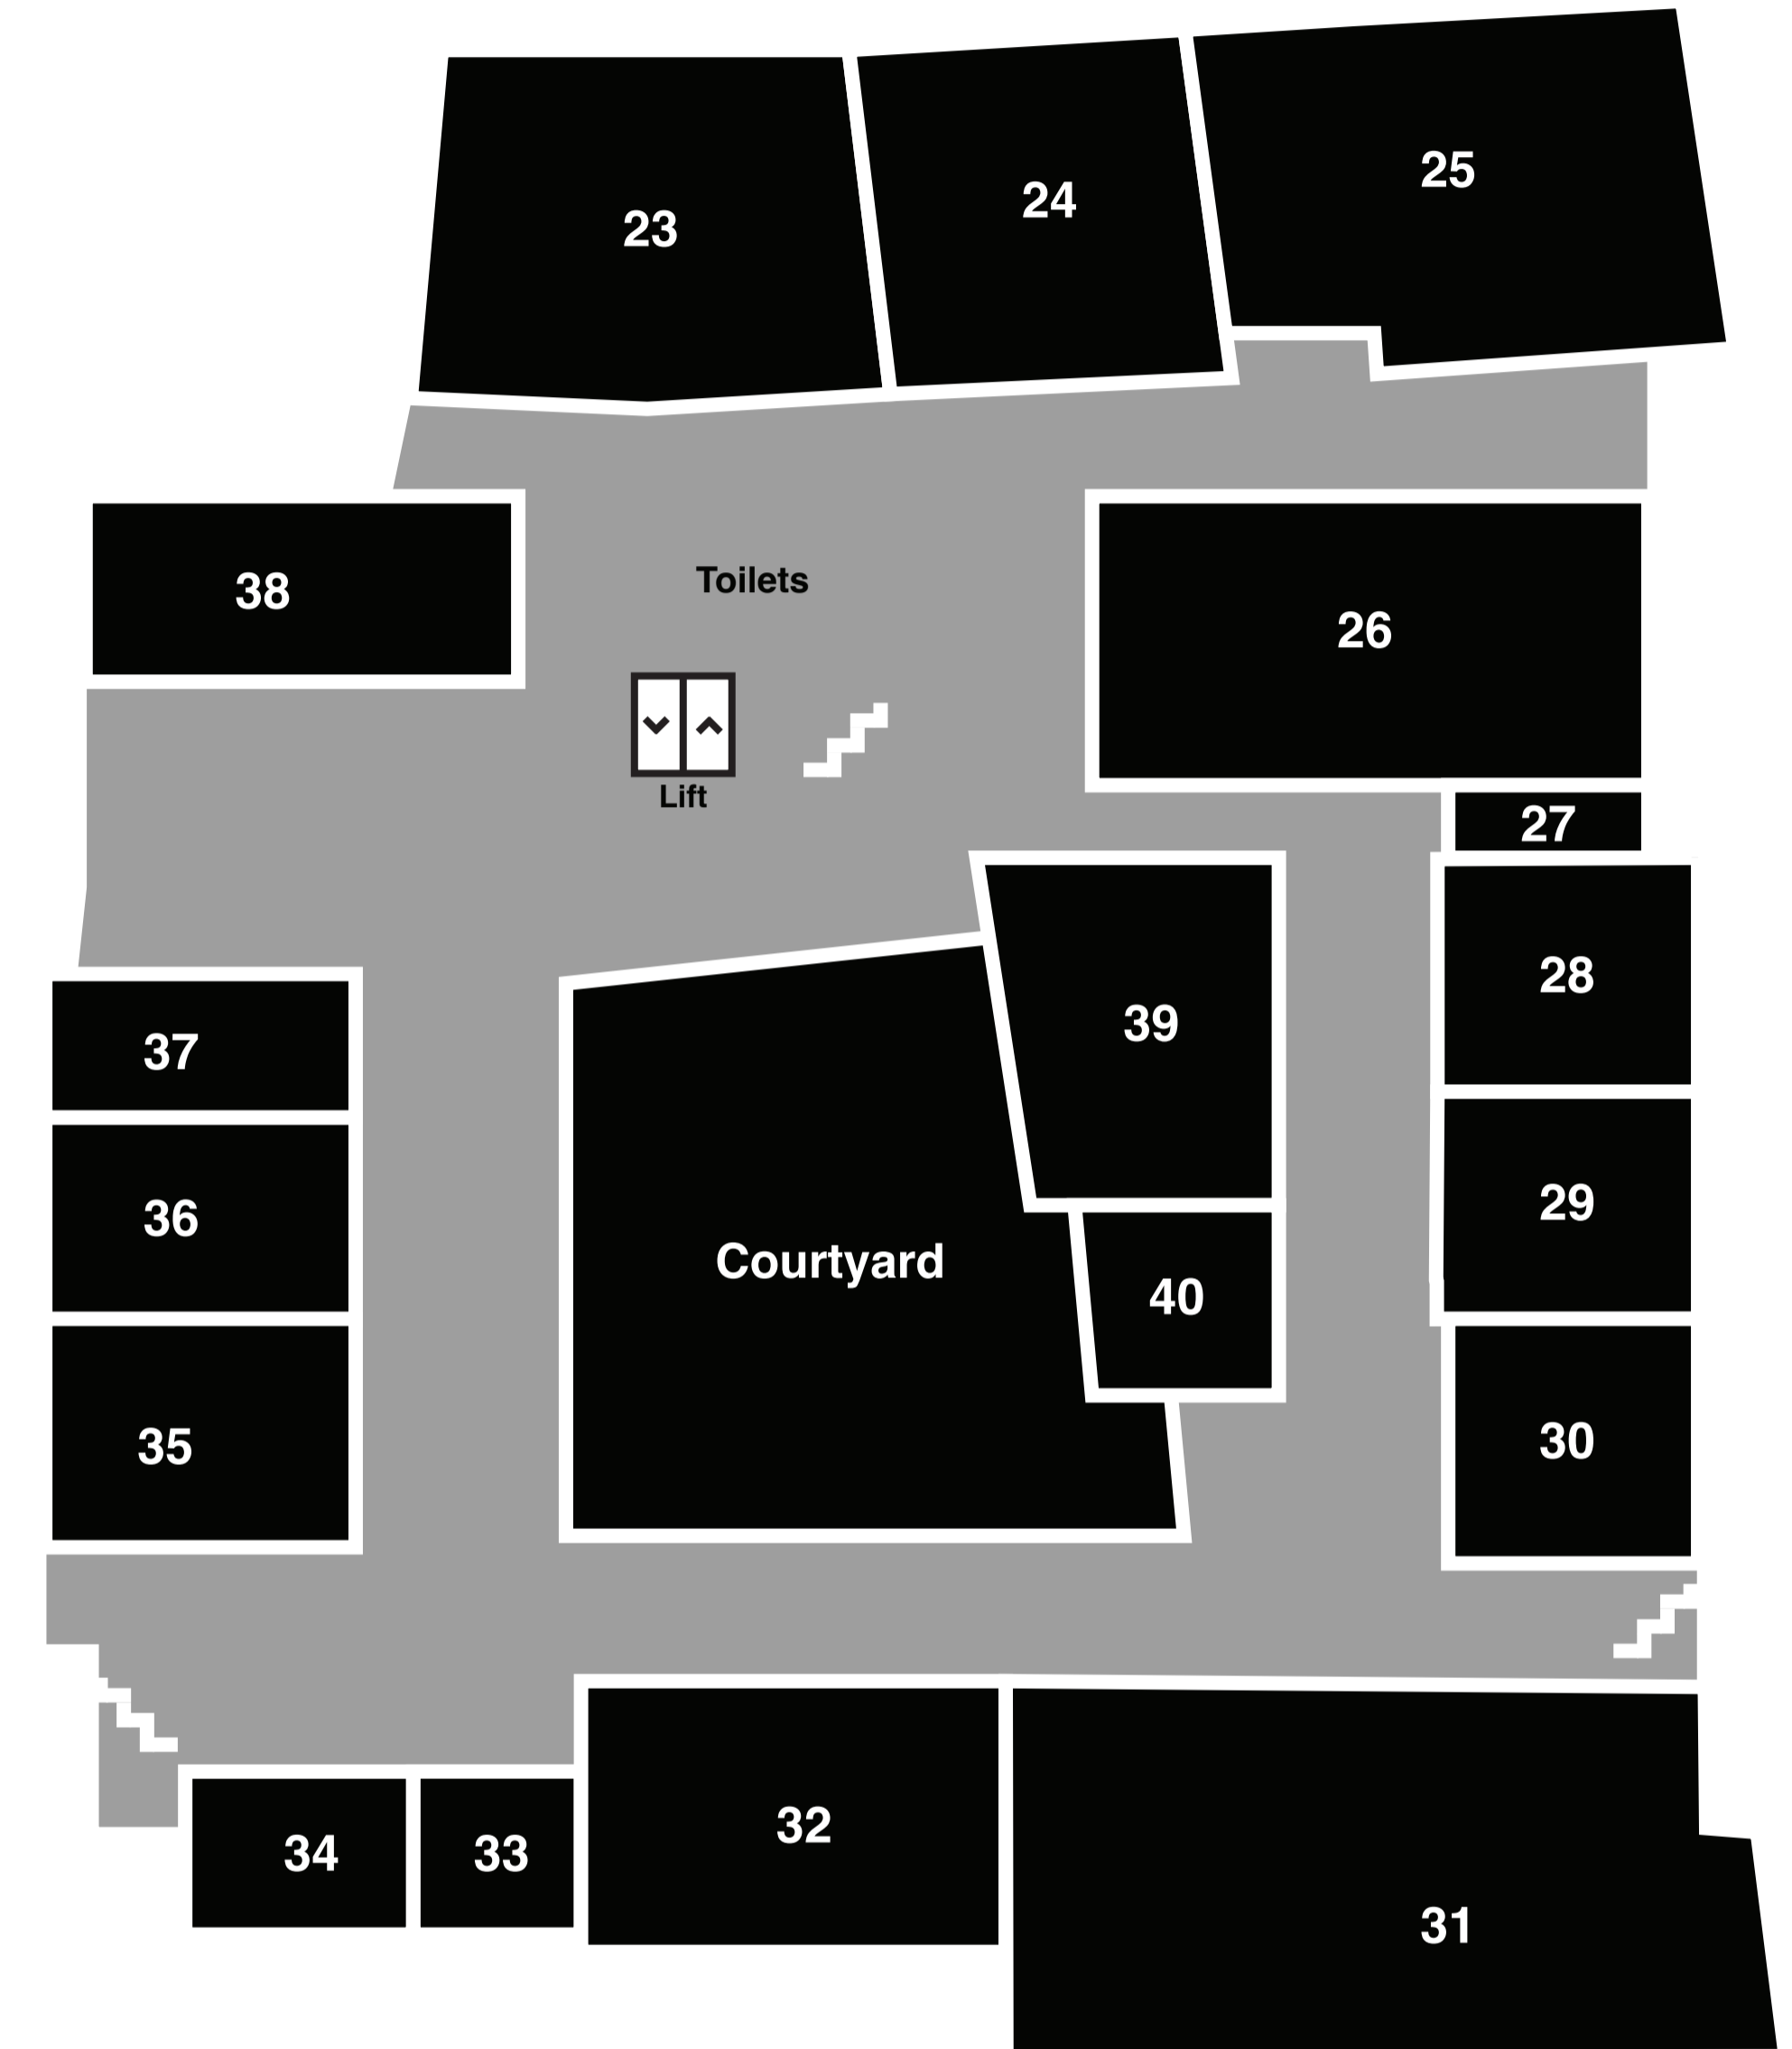

Find your way around Barkly Square

Ground Level Map of Barkly Square

Level One Map of Barkly Square

Tenants

- | | | | |
|--|---|--|---|
| 1. YMCA Auto Room | 12. BGT Jobs + Training – Meeting Room 1 | 23. National Electrical and Communications Association | 34. Styled for Success |
| 2. Ballarat Tool Library | 13. BGT Jobs + Training – Meeting Room 2 | 24. The Y | 35. Ballarat Italian Association |
| 3. Ballarat Community Men's Shed | 14. Very Special Kids | 25. Altitec | 36. Djerriwarrh Classroom |
| 4. Women And Mentoring and SPEAK Inc | 15. Ballarat Times Newsgroup | 26. Voice FM | 37. Djerriwarrh Classroom |
| 5. The Y | 16. Ballarat Wholefoods Collective | 27. Cops n Kids | 38. Ballarat Toy Library |
| 6. Ballarat East Neighbourhood House | 17. Barkly Square Café by 1816 Bakehouse | 28. Centre for Multicultural Youth | 39. BGT Jobs + Training – Training Room 5 |
| 7. Ballarat East Neighbourhood House | 18. BGT Jobs + Training – Training Room 4 | 29. Noah's Ark | 40. Djeriwarrah Office |
| 8. BGT Jobs + Training – Training Room 1 | 19. BGT Jobs + Training – Server Room | 30. Ballarat National Theatre | |
| 9. Big Brothers Big Sisters | 20. Ballarat Regional Multicultural Council | 31. BGT Jobs + Training – Offices | |
| 10. BGT Jobs + Training – Reception | 21. Tegan Crosbie Art | 32. Sports Central | |
| 11. BGT Jobs + Training – Meeting Room 3 | 22. BGT Jobs + Training – Skillscape Room | 33. Styled for Success | |