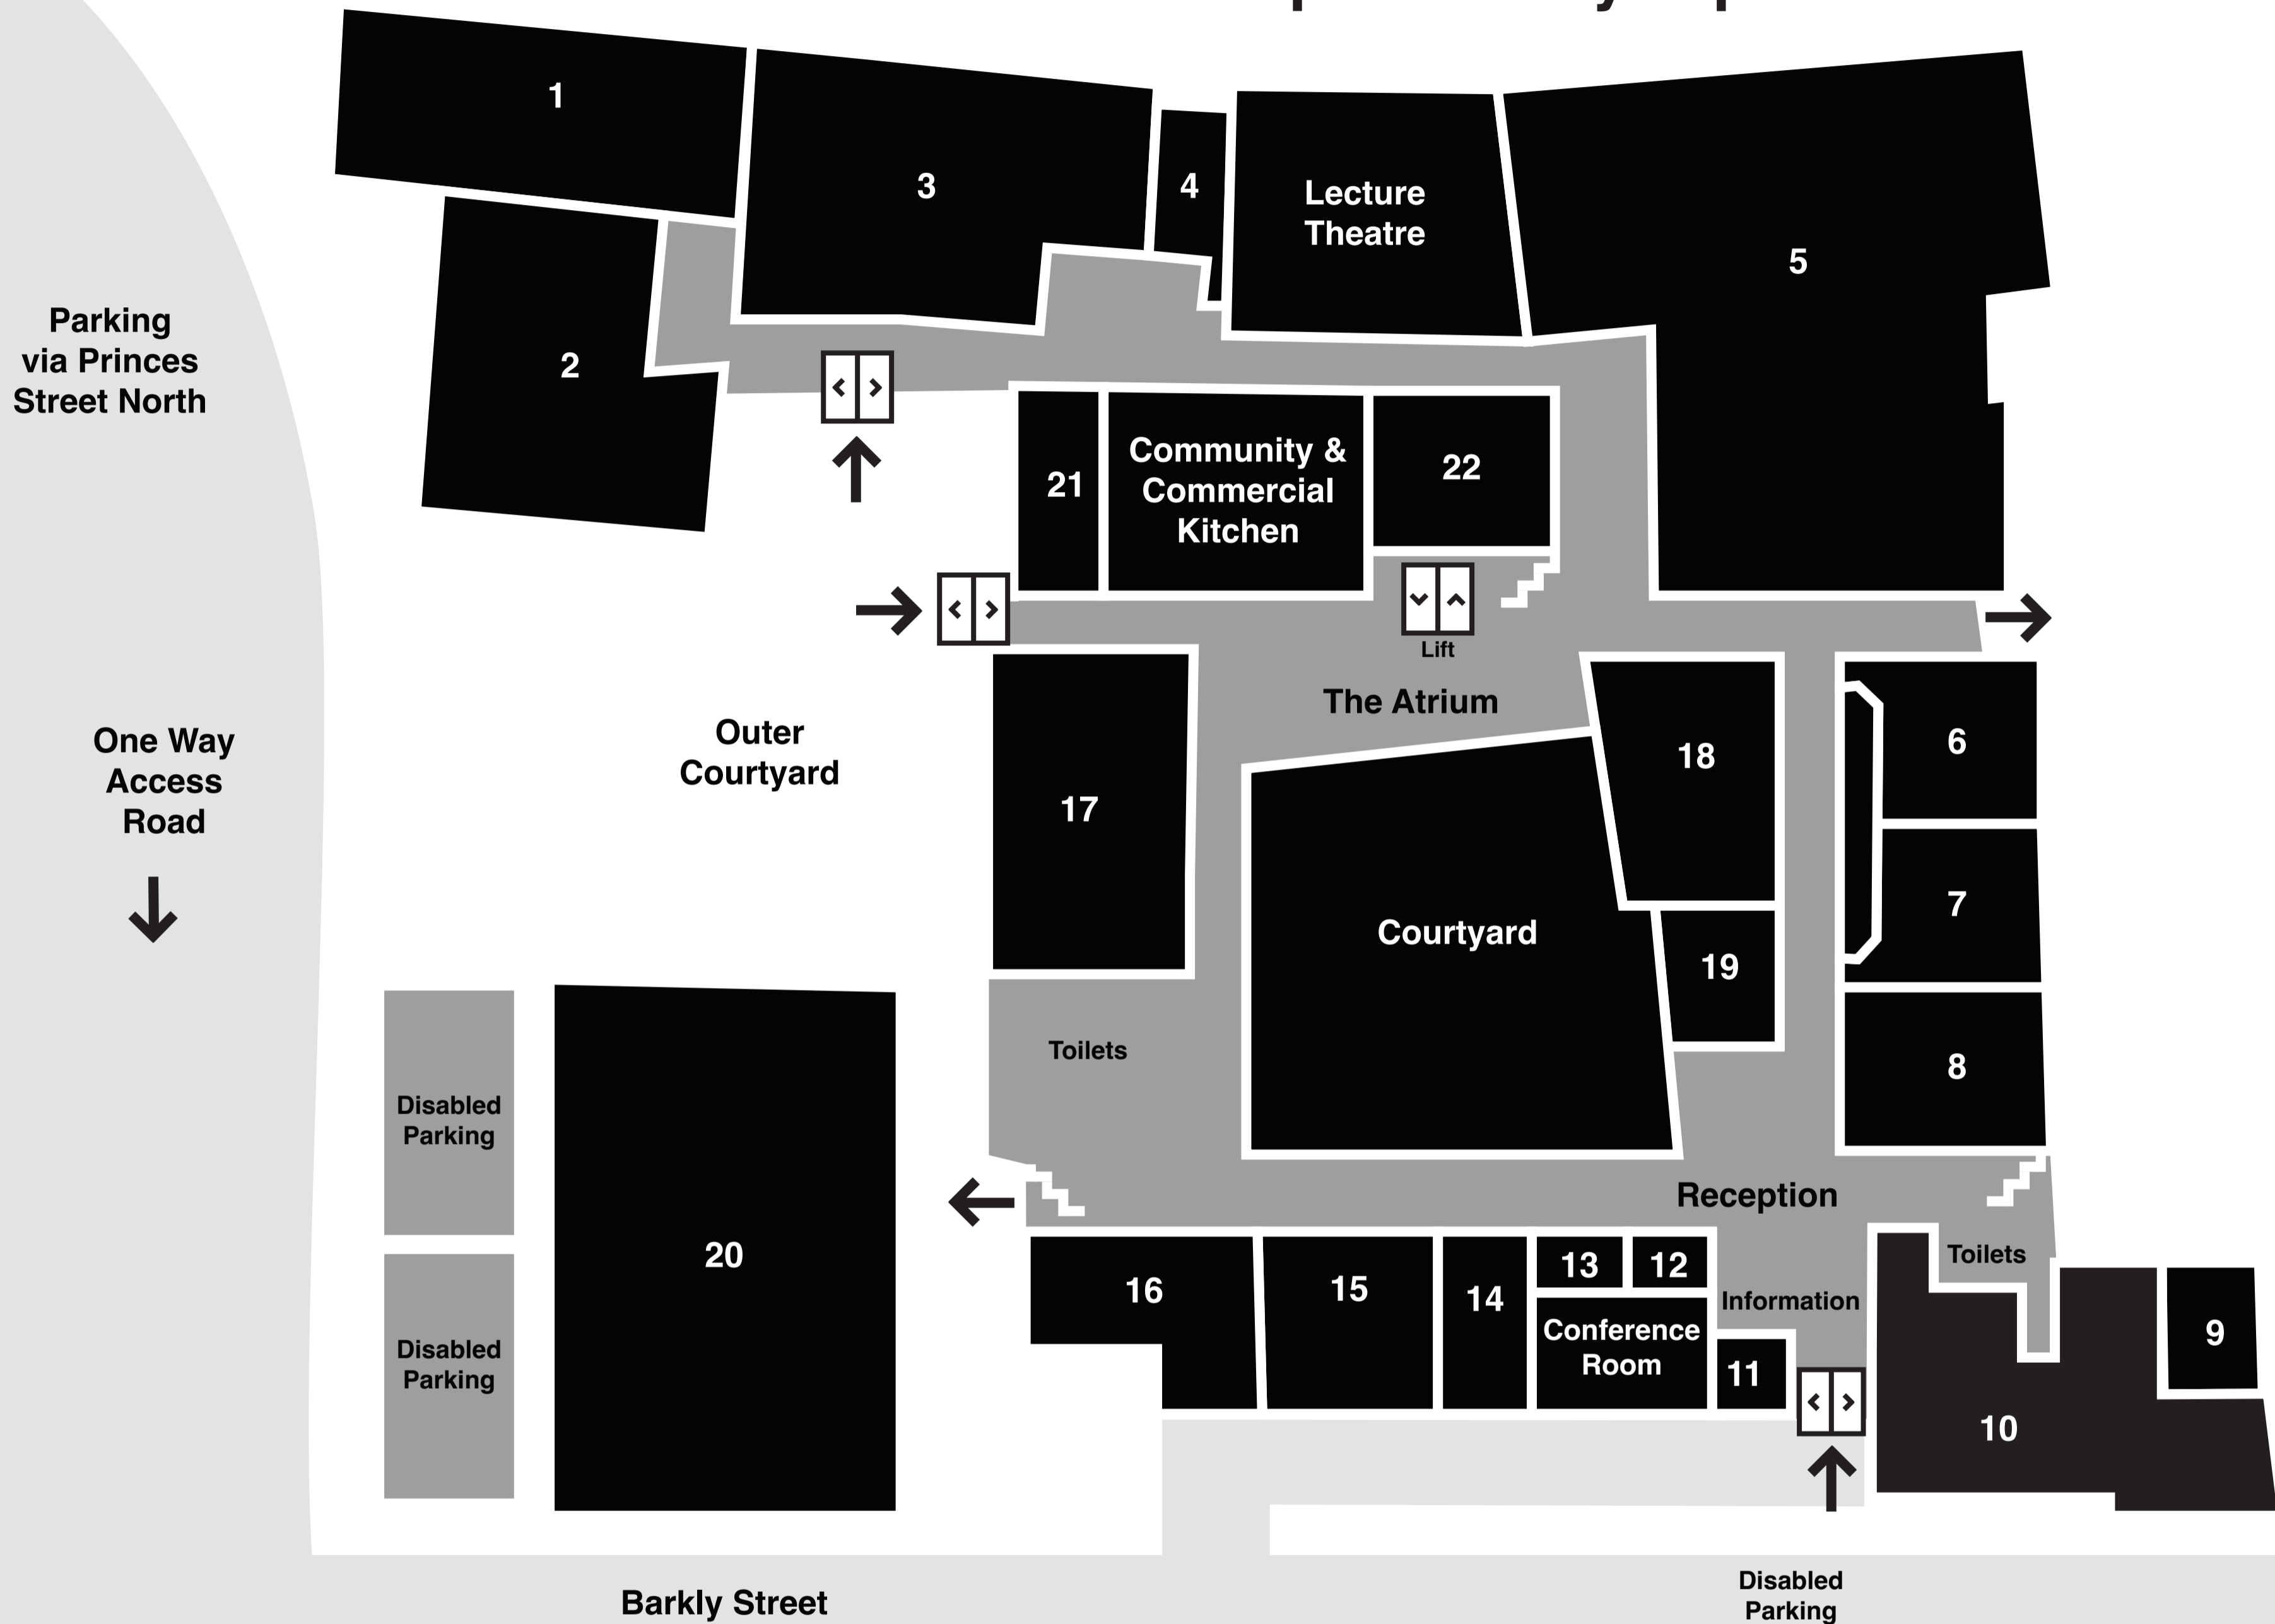

Find your way around Barkly Square

Ground Level Map of Barkly Square

Level One Map of Barkly Square

Tenants

- | | | | |
|--|---|--|---|
| 1. YMCA Auto Room | 12. BGT Jobs + Training – Meeting Room 1 | 23. National Electrical and Communications Association | 34. Styled for Success |
| 2. Ballarat Tool Library | 13. BGT Jobs + Training – Meeting Room 2 | 24. The Y | 35. Ballarat Italian Association |
| 3. Ballarat Community Men's Shed | 14. Very Special Kids | 25. Altitec | 36. Djerriwarrh Classroom |
| 4. Women And Mentoring and SPEAK Inc | 15. Ballarat Times Newsgroup | 26. Voice FM | 37. Djerriwarrh Classroom |
| 5. The Y | 16. Ballarat Wholefoods Collective | 27. Cops n Kids | 38. Ballarat Toy Library |
| 6. Ballarat East Neighbourhood House | 17. Barkly Square Café by 1816 Bakehouse | 28. Centre for Multicultural Youth | 39. BGT Jobs + Training – Training Room 5 |
| 7. Ballarat East Neighbourhood House | 18. BGT Jobs + Training – Training Room 4 | 29. Noah's Ark | 40. Djeriwarrah Office |
| 8. BGT Jobs + Training – Training Room 1 | 19. BGT Jobs + Training – Server Room | 30. Ballarat National Theatre | |
| 9. Big Brothers Big Sisters | 20. Ballarat Regional Multicultural Council | 31. BGT Jobs + Training – Offices | |
| 10. BGT Jobs + Training – Reception | 21. Tegan Crosbie Art | 32. Sports Central | |
| 11. BGT Jobs + Training – Meeting Room 3 | 22. BGT Jobs + Training – Skillscape Room | 33. Styled for Success | |