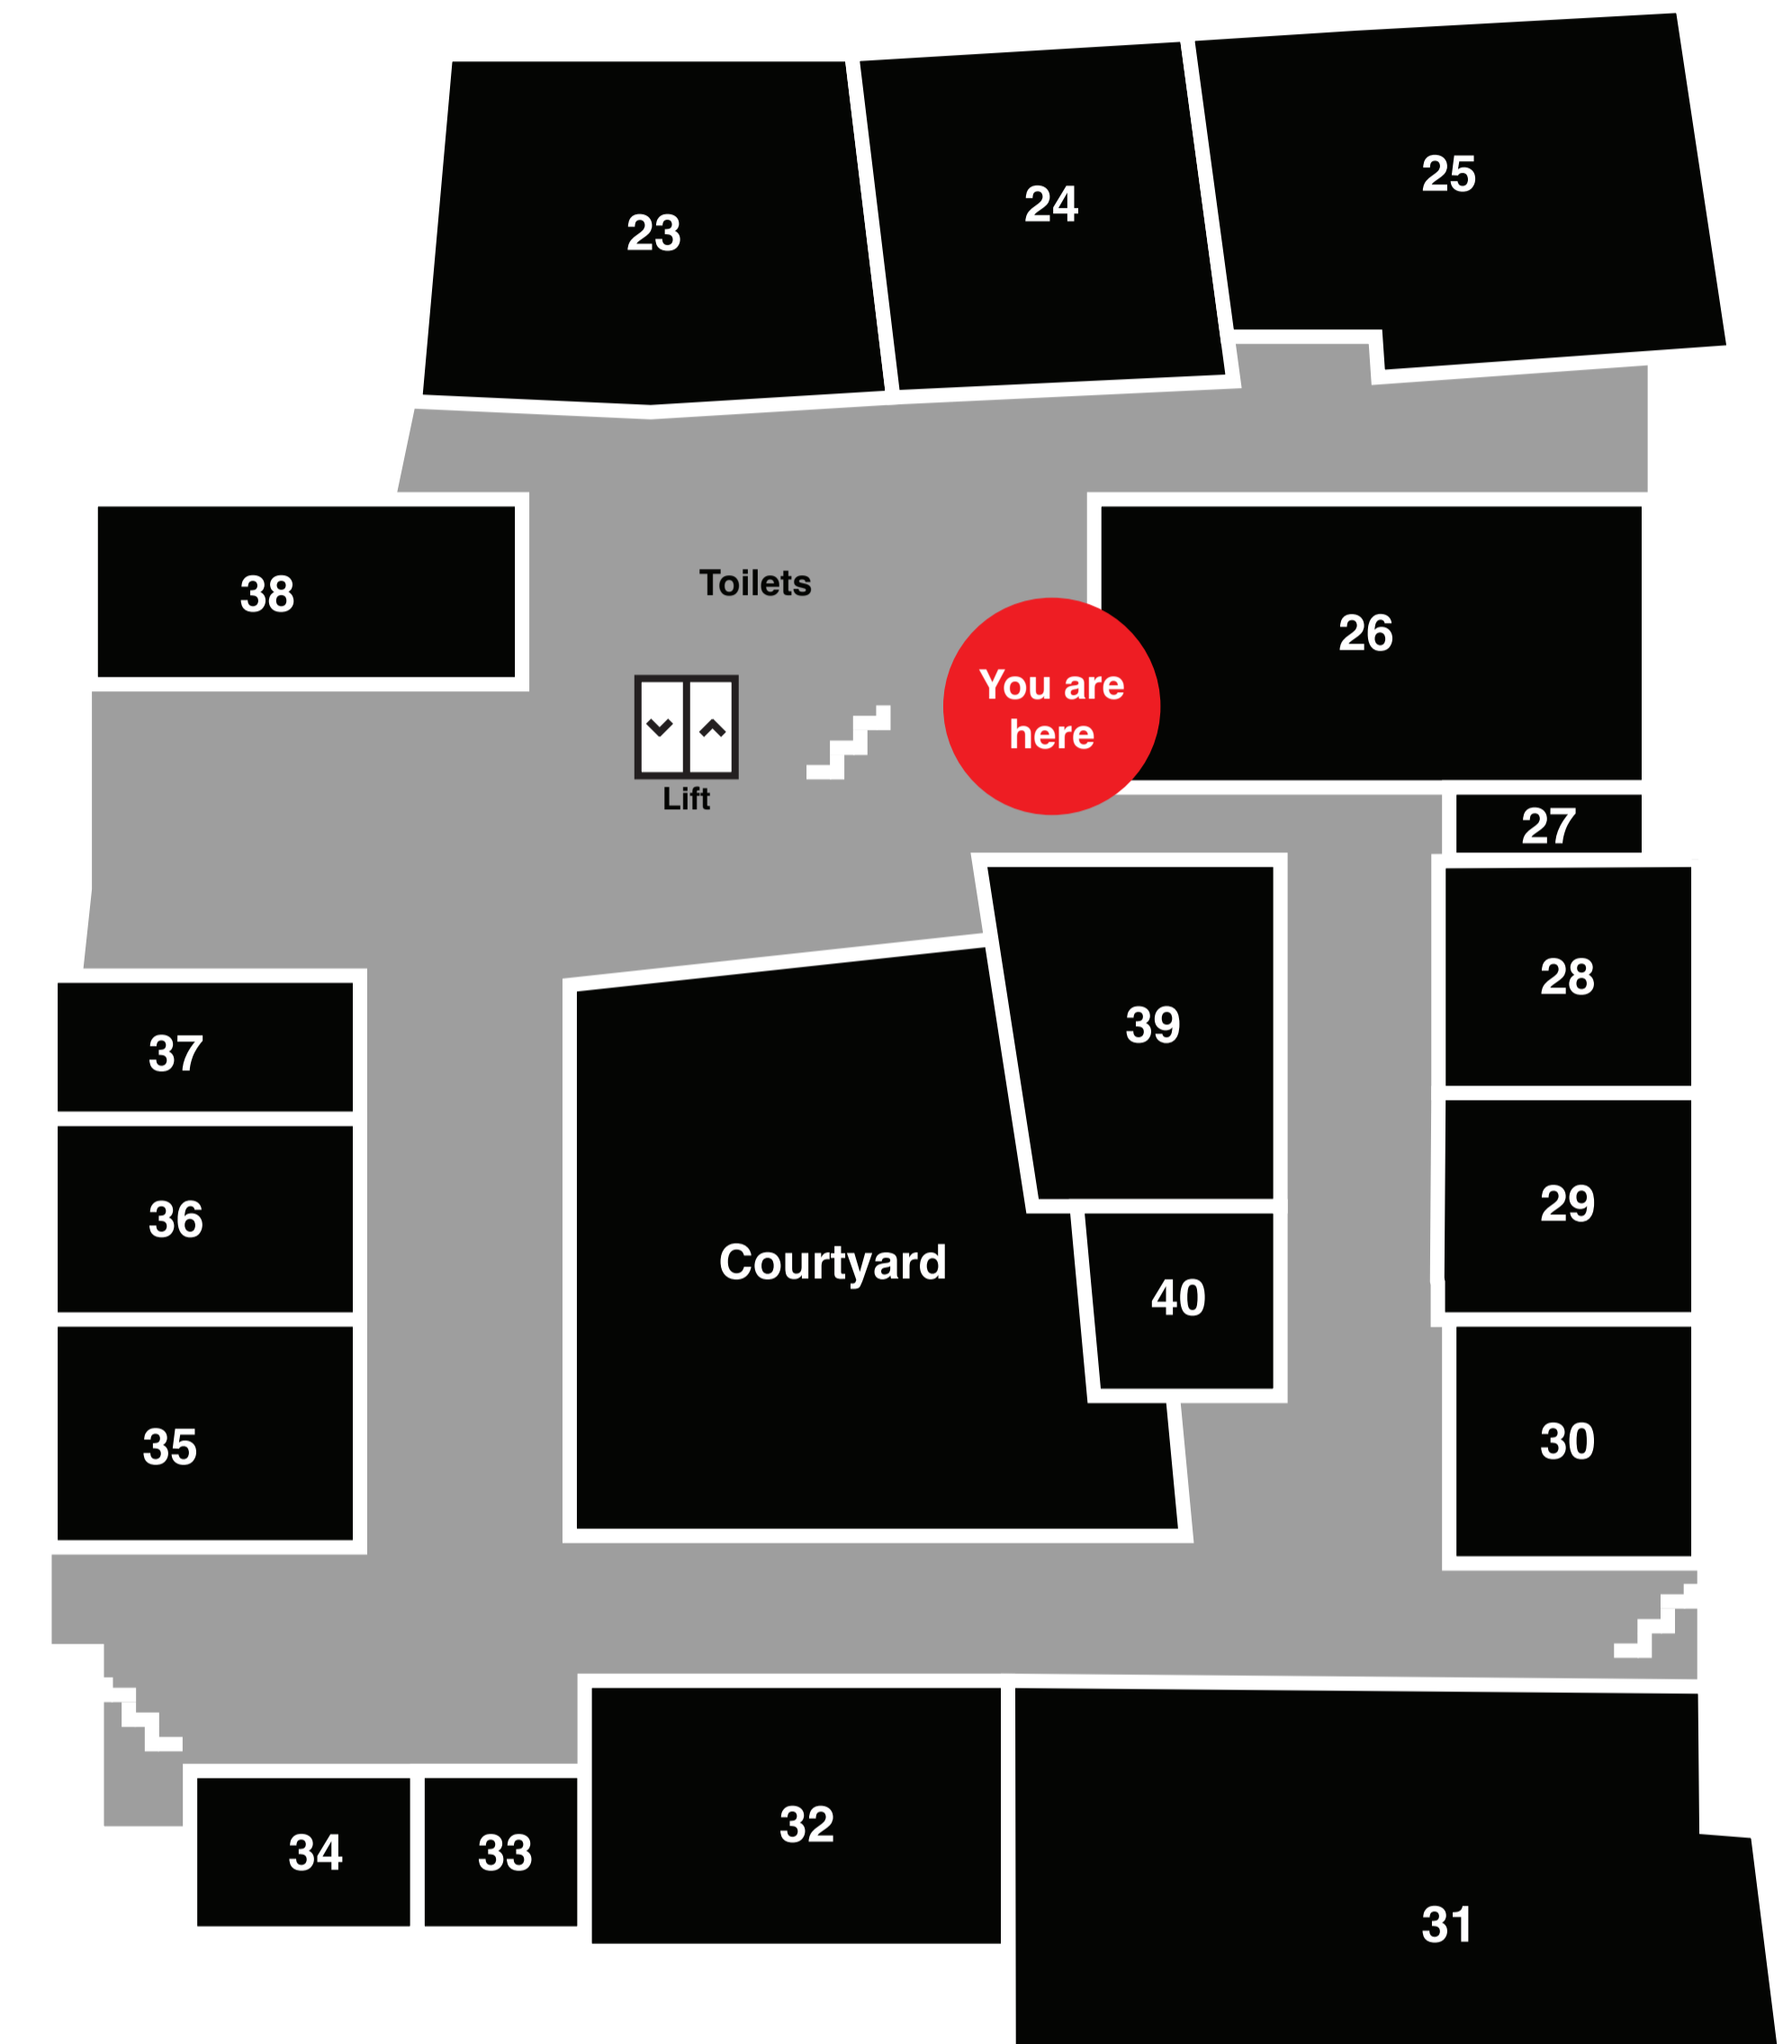

Find your way around Barkly Square

Ground Level Map of Barkly Square

Level One Map of Barkly Square

Tenants

- | | | | |
|--|---|--|---|
| 1. YMCA Auto Room | 12. BGT Jobs + Training – Meeting Room 1 | 23. National Electrical and Communications Association | 34. Styled for Success |
| 2. Ballarat Tool Library | 13. BGT Jobs + Training – Meeting Room 2 | 24. The Y | 35. Ballarat Italian Association |
| 3. Ballarat Community Men's Shed | 14. Very Special Kids | 25. Altitec | 36. Djerriwarrh Classroom |
| 4. Women And Mentoring and SPEAK Inc | 15. Ballarat Times Newsgroup | 26. Voice FM | 37. Djerriwarrh Classroom |
| 5. The Y | 16. Ballarat Wholefoods Collective | 27. Cops n Kids | 38. Ballarat Toy Library |
| 6. Ballarat East Neighbourhood House | 17. Barkly Square Café by 1816 Bakehouse | 28. Centre for Multicultural Youth | 39. BGT Jobs + Training – Training Room 5 |
| 7. Ballarat East Neighbourhood House | 18. BGT Jobs + Training – Training Room 4 | 29. Noah's Ark | 40. Djeriwarrah Office |
| 8. BGT Jobs + Training – Training Room 1 | 19. BGT Jobs + Training – Server Room | 30. Ballarat National Theatre | |
| 9. Big Brothers Big Sisters | 20. Ballarat Regional Multicultural Council | 31. BGT Jobs + Training – Offices | |
| 10. BGT Jobs + Training – Reception | 21. Tegan Crosbie Art | 32. Sports Central | |
| 11. BGT Jobs + Training – Meeting Room 3 | 22. BGT Jobs + Training – Skillscape Room | 33. Styled for Success | |