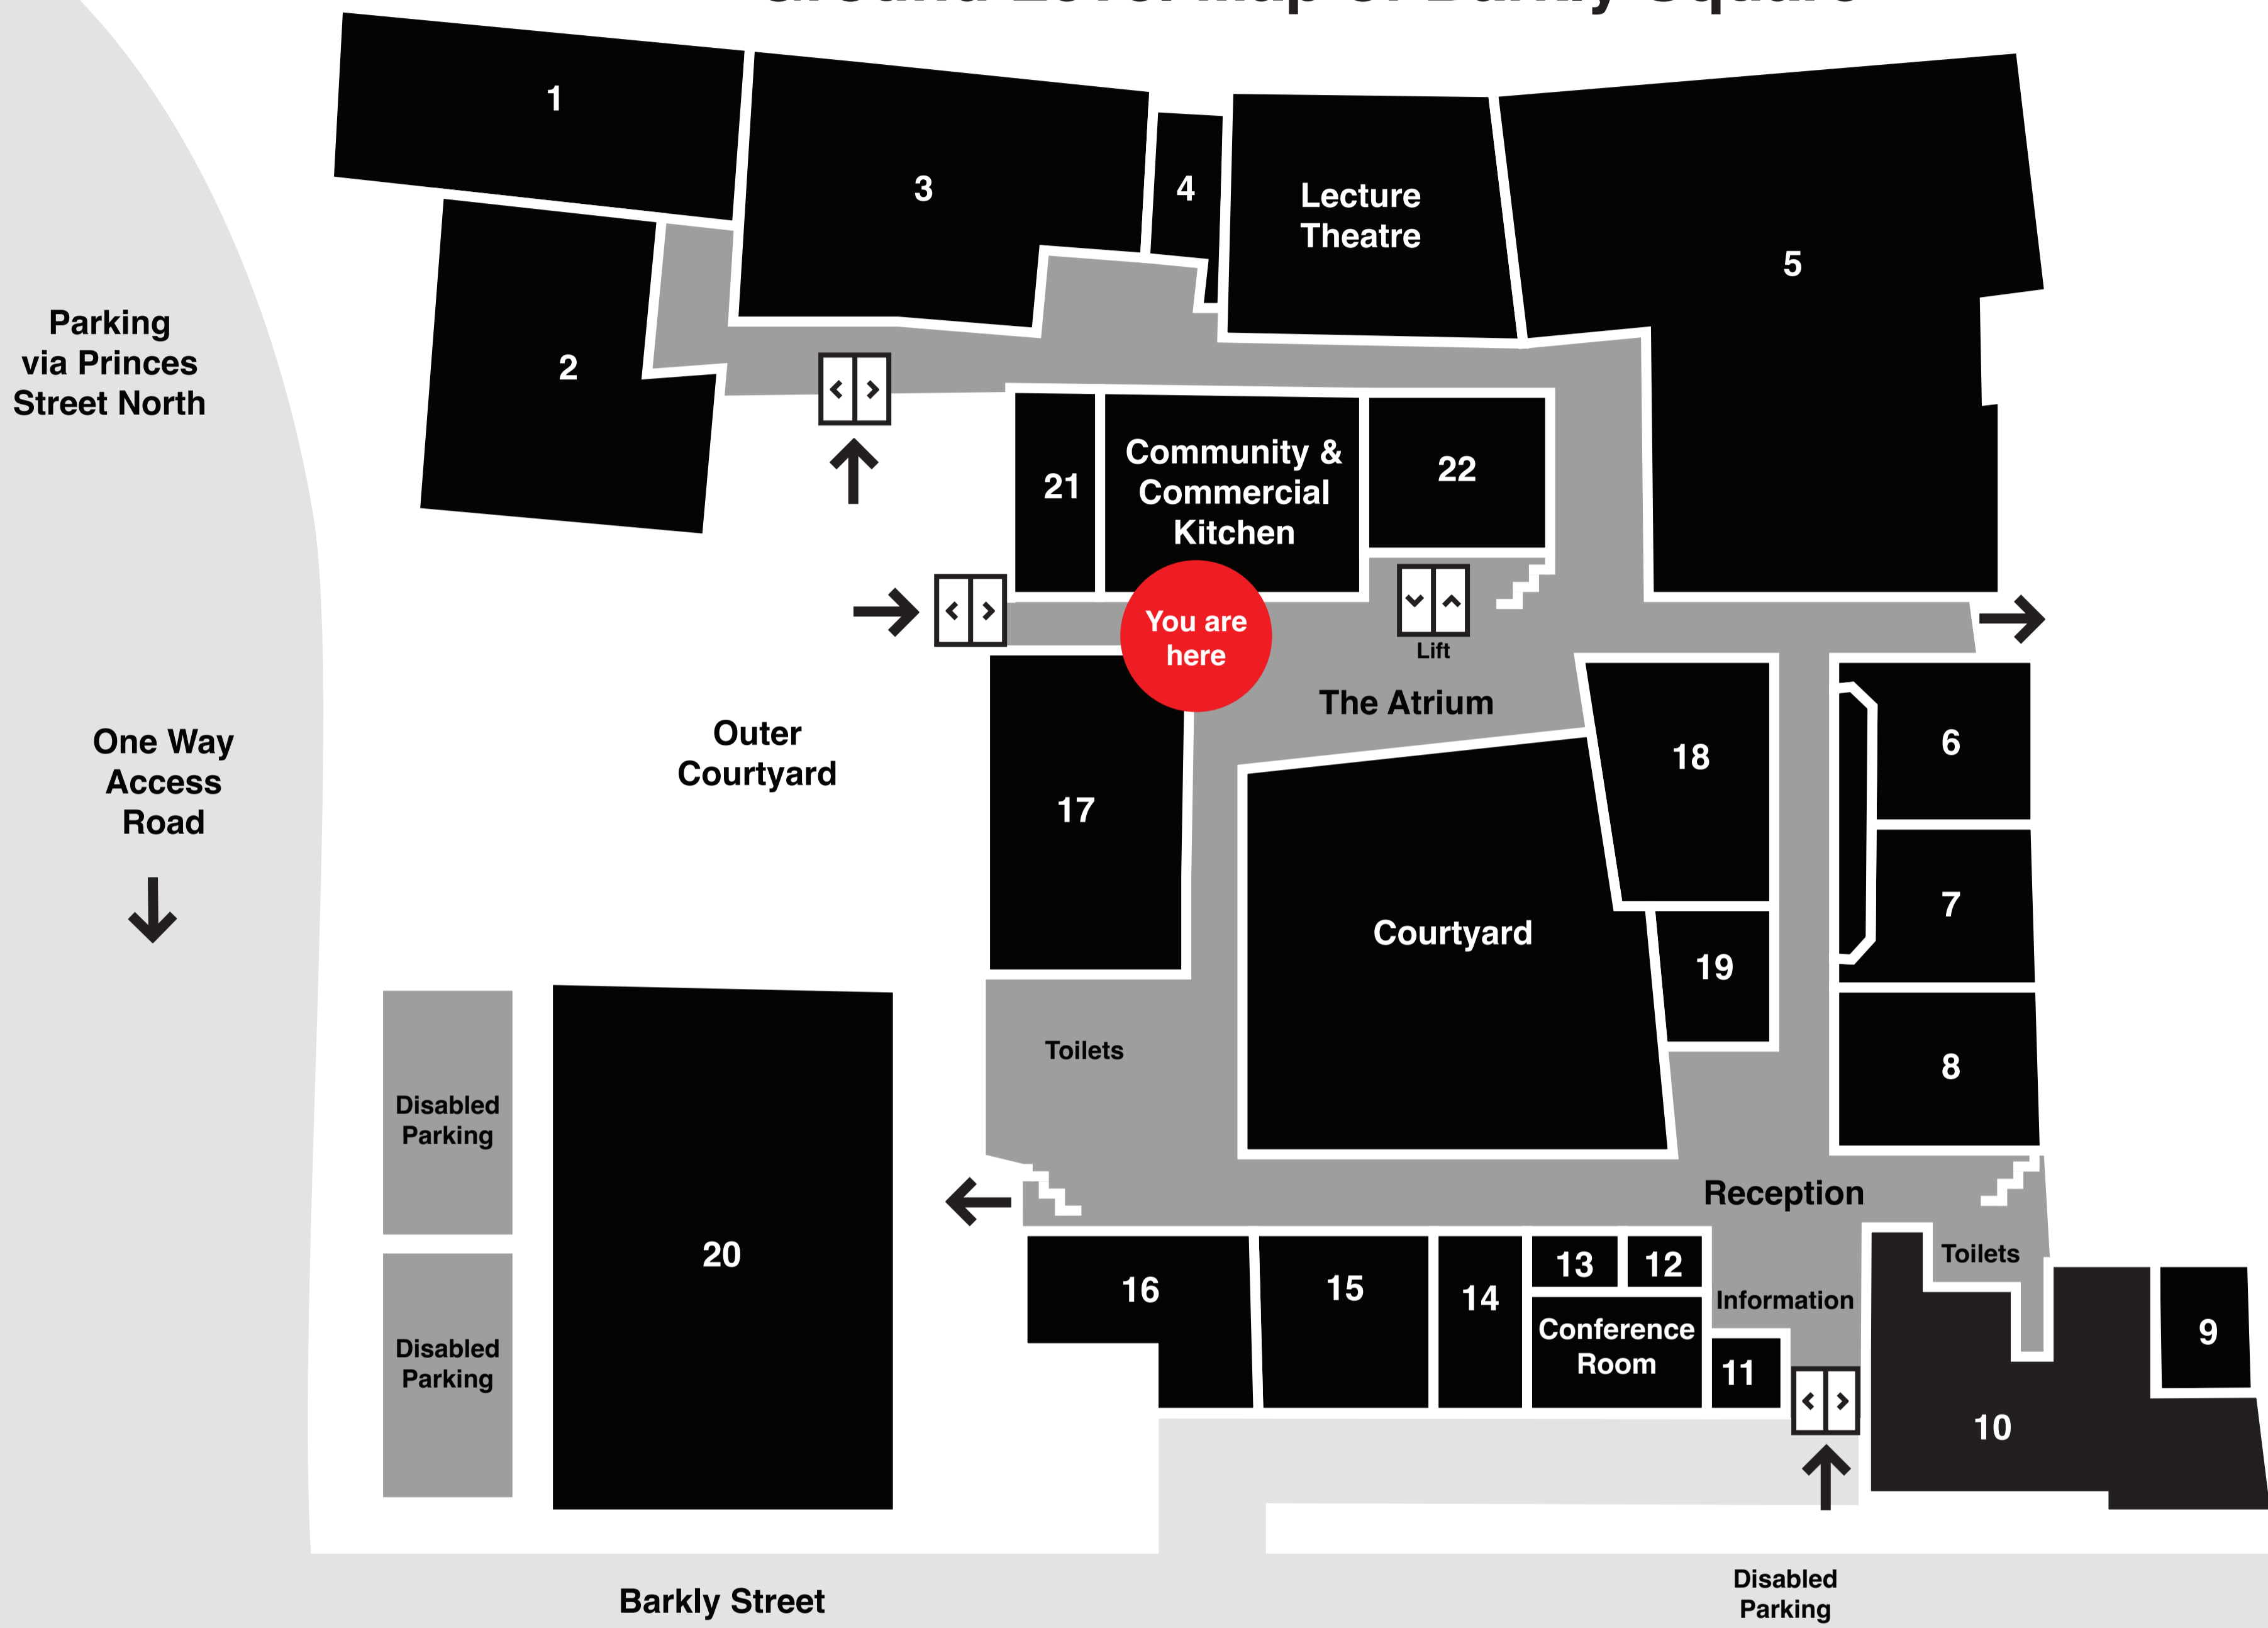

Find your way around Barkly Square

Ground Level Map of Barkly Square

Level One Map of Barkly Square

Tenants

- | | | | |
|--|---|--|---|
| 1. YMCA Auto Room | 12. BGT Jobs + Training – Meeting Room 1 | 23. National Electrical and Communications Association | 34. Styled for Success |
| 2. Ballarat Tool Library | 13. BGT Jobs + Training – Meeting Room 2 | 24. The Y | 35. Ballarat Italian Association |
| 3. Ballarat Community Men's Shed | 14. Very Special Kids | 25. Altitec | 36. Djerriwarrh Classroom |
| 4. Women And Mentoring and SPEAK Inc | 15. Ballarat Times Newsgroup | 26. Voice FM | 37. Djerriwarrh Classroom |
| 5. The Y | 16. Ballarat Wholefoods Collective | 27. Cops n Kids | 38. Ballarat Toy Library |
| 6. Ballarat East Neighbourhood House | 17. Barkly Square Café by 1816 Bakehouse | 28. Centre for Multicultural Youth | 39. BGT Jobs + Training – Training Room 5 |
| 7. Ballarat East Neighbourhood House | 18. BGT Jobs + Training – Training Room 4 | 29. Noah's Ark | 40. Djeriwarrah Office |
| 8. BGT Jobs + Training – Training Room 1 | 19. BGT Jobs + Training – Server Room | 30. Ballarat National Theatre | |
| 9. Big Brothers Big Sisters | 20. Ballarat Regional Multicultural Council | 31. BGT Jobs + Training – Offices | |
| 10. BGT Jobs + Training – Reception | 21. Tegan Crosbie Art | 32. Sports Central | |
| 11. BGT Jobs + Training – Meeting Room 3 | 22. BGT Jobs + Training – Skillscape Room | 33. Styled for Success | |