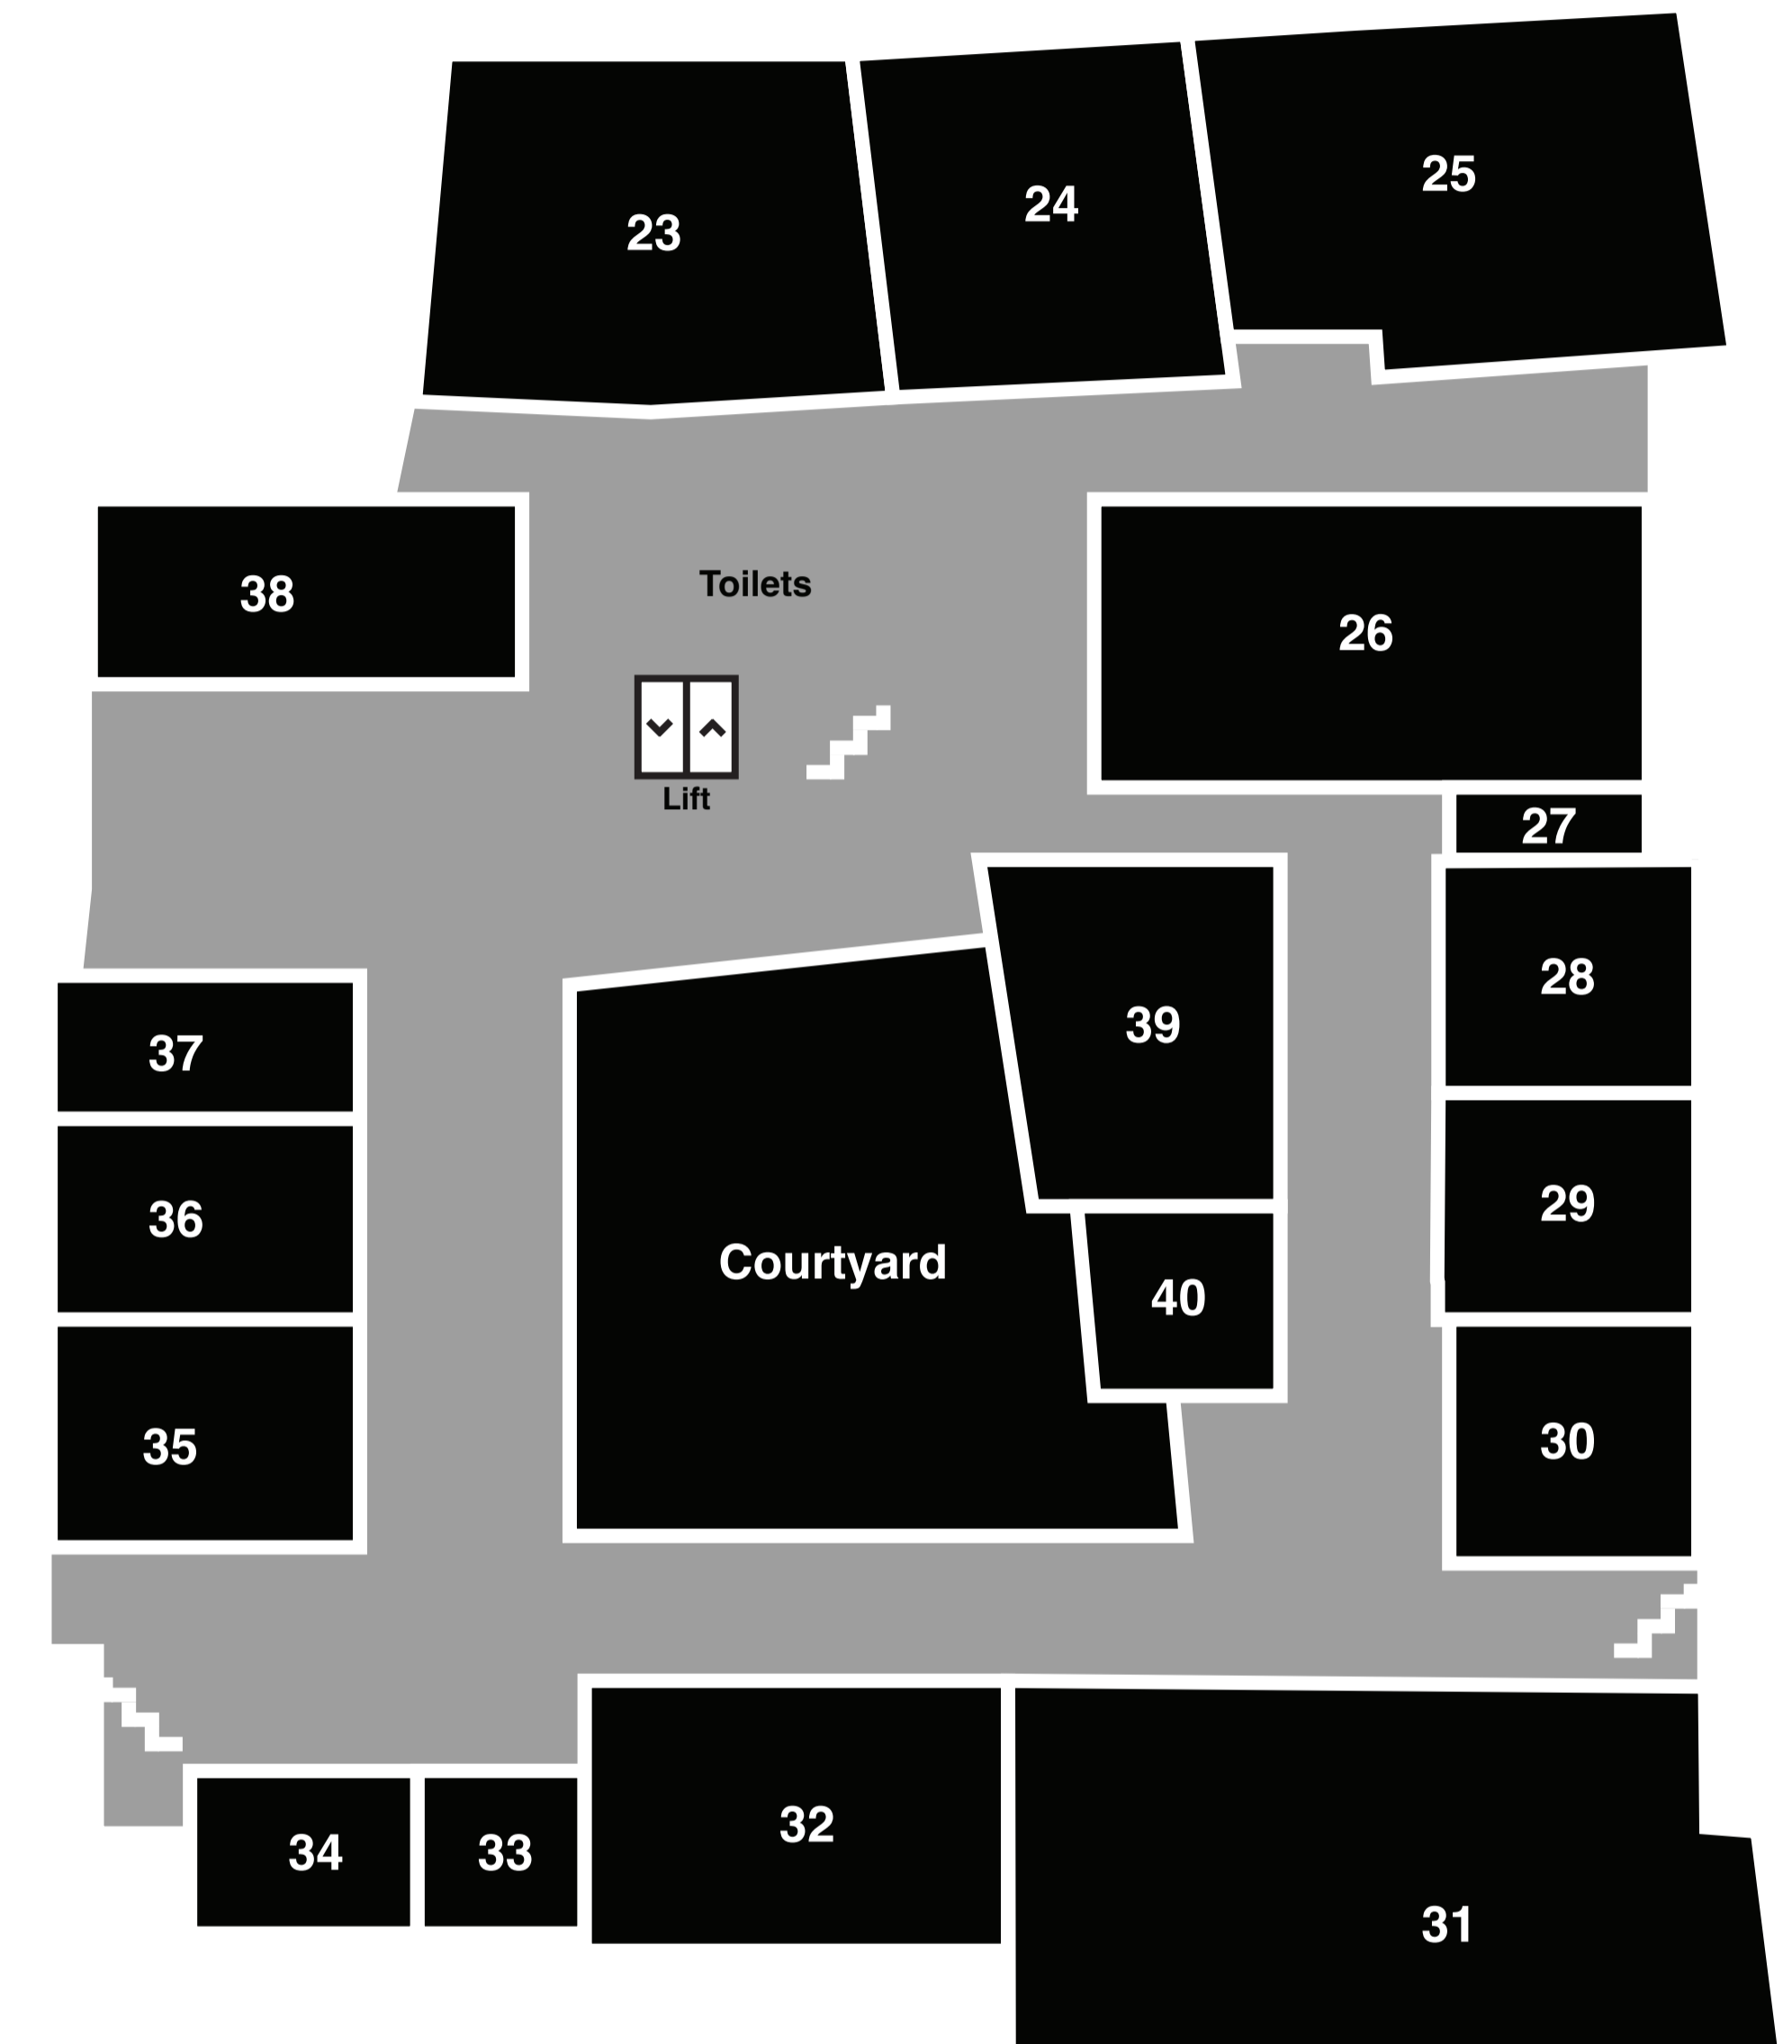

Find your way around Barkly Square

Ground Level Map of Barkly Square

Level One Map of Barkly Square

Tenants

- | | | | |
|--|---|--|---|
| 1. YMCA Auto Room | 12. BGT Jobs + Training – Meeting Room 1 | 23. National Electrical and Communications Association | 34. Styled for Success |
| 2. Ballarat Tool Library | 13. BGT Jobs + Training – Meeting Room 2 | 24. The Y | 35. Ballarat Italian Association |
| 3. Ballarat Community Men's Shed | 14. Very Special Kids | 25. Altitec | 36. Djerriwarrh Classroom |
| 4. Women And Mentoring and SPEAK Inc | 15. Ballarat Times Newsgroup | 26. Voice FM | 37. Djerriwarrh Classroom |
| 5. The Y | 16. Ballarat Wholefoods Collective | 27. Cops n Kids | 38. Ballarat Toy Library |
| 6. Ballarat East Neighbourhood House | 17. Barkly Square Café by 1816 Bakehouse | 28. Centre for Multicultural Youth | 39. BGT Jobs + Training – Training Room 5 |
| 7. Ballarat East Neighbourhood House | 18. BGT Jobs + Training – Training Room 4 | 29. Noah's Ark | 40. Djeriwarrah Office |
| 8. BGT Jobs + Training – Training Room 1 | 19. BGT Jobs + Training – Server Room | 30. Ballarat National Theatre | |
| 9. Big Brothers Big Sisters | 20. Ballarat Regional Multicultural Council | 31. BGT Jobs + Training – Offices | |
| 10. BGT Jobs + Training – Reception | 21. Tegan Crosbie Art | 32. Sports Central | |
| 11. BGT Jobs + Training – Meeting Room 3 | 22. BGT Jobs + Training – Skillscape Room | 33. Styled for Success | |